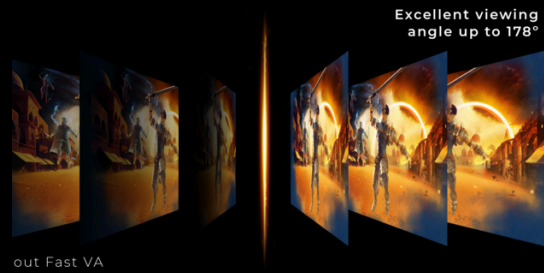

FAST VA

Experience the visuals like never before with the AGON BY AOC monitor. Its deep blacks and high contrast ratios make the visuals pop, especially in darker game scenes. The fast VA is not just about visuals, it's about precision. With its fast response times, the action remains fluid and clear, even during the most intense gameplay, leaving you impressed and satisfied. From FPS action games to the immersive worlds of atmospheric RPGs, the AGON by AOC monitor is your gateway to a heightened gaming experience. The monitor's swift performance and rich colors will elevate your gameplay.

ADAPTIVE SYNC

Adaptive Sync aligns your monitor's vertical refresh rate with the frame rate delivered by your GPU, making your gameplay and casual gaming experience even more fluid by eliminating stuttering, tearing and judder. This feature is also useful when enjoying videos and other visual media, for a smoother entertainment.

LOW INPUT LAG

Unleash your reflexes by switching to the AOC Low Input Lag mode. Forget graphical frills: this mode rewires the monitor in favour of raw response time, giving the ultimate edge in hair trigger stand offs.