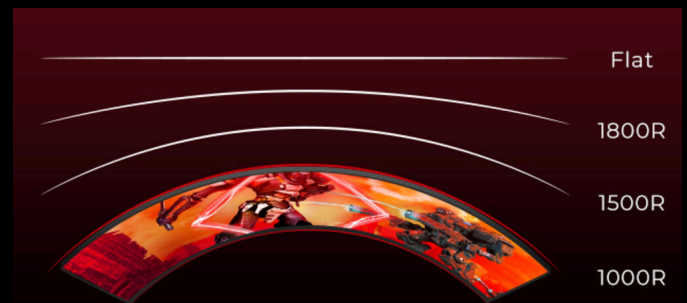

AGON
BY AOC

POWERED BY
C27G2ZE

AOC's 27" C27G2ZE curved gaming monitor is geared for any e-sports event with its 240Hz refresh rate, 0.5ms response time and FreeSync Premium technology. The screen's deeper-than-average curvature provides panoramic visuals to minimize strain when tracking movement. Its VA Panel provides superior consistency and unrivalled color reproduction with wide viewing angles for a truly immersive experience. Through advanced algorithmic functions, the model's HDR mode can even transform non-HDR content into HDR-like visuals. The display has HDMI and display port compatibility which facilitates a wider array of connectivity options enabling quality audio and video output on numerous devices.

- **1500R Curved**
- **FreeSync Premium**
- **Become a Gaming-Optimized Weapon for your Team with 240Hz and 0.5ms**
- **Frameless design**
- **VA Panel**
- **Low Input Lag**

1500R CURVED

Curved design wraps around you putting you at the center of the action and provides an immersive gaming experience.