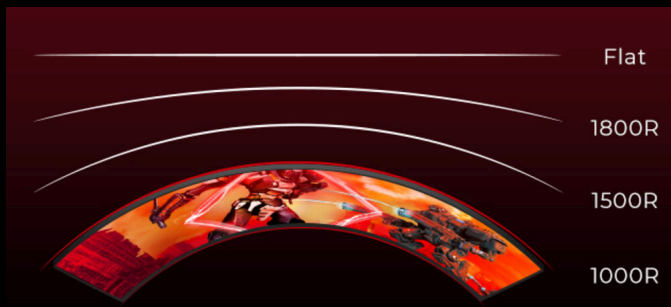

AGON
BY AOC

POWERED BY
C27G2Z2

AOC's 27" C27G2Z2 curved gaming monitor is geared for any e-sports event with its 250Hz refresh rate, 0.5ms response time and Adaptive Sync technology. It is designed to offer swivel, tilt and height adjustment for optimal comfort. The screen's deeper-than-average curvature provides panoramic visuals to minimize strain when tracking movement. Its VA Panel provides superior consistency and unrivalled color reproduction with wide viewing angles for a truly immersive experience. Through advanced algorithmic functions, the model's HDR mode can even transform non-HDR content into HDR-like visuals. The display has HDMI and display port compatibility which facilitates a wider array of connectivity options enabling quality audio and video output on numerous devices.

- **Become a Gaming-Optimized Weapon for your Team with 250Hz and 0.5ms**
- **1500R Curved**
- **Adaptive sync**
- **Frameless design**
- **VA Panel**
- **Live the game at its best with HDR10**

BECOME A GAMING-OPTIMIZED WEAPON FOR YOUR TEAM WITH 250HZ AND 0.5MS

ADAPTIVE SYNC

Adaptive Sync aligns your monitor's vertical refresh rate with the frame rate delivered by your GPU, making your gameplay and casual gaming experience even more fluid by eliminating stuttering, tearing and judder. This feature is also useful when enjoying videos and other visual media, for a smoother entertainment.