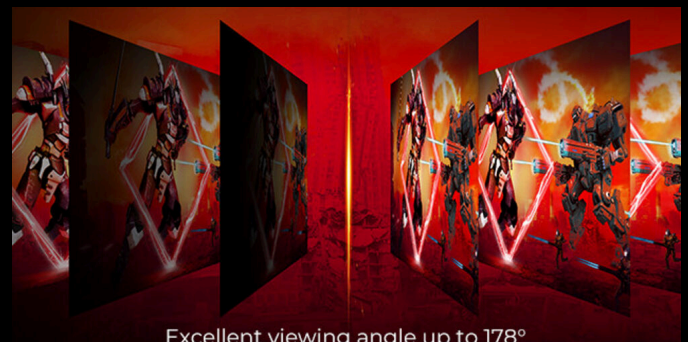

1500R CURVED

Curved design wraps around you putting you at the center of the action and provides an immersive gaming experience.

FRAMELESS DESIGN

Besides looking modern and attractive, frameless designs enable seamless multi-monitor setups. Your cursor/windows will not be lost anymore in the dark abyss of bezels, when many displays are placed side by side.

VA PANEL

VA Panels (Vertical Alignment) display deeper blacks and a high contrast for extra vivid and bright images.

LIVE THE GAME AT ITS BEST WITH HDR10

HDR10 is here to enhance picture quality even further, improving the synchronization of your GPU or your console with the monitor. This creates a more realistic, immersive, and smooth gaming experience: You'll feel like stepping in the game, frame by frame.