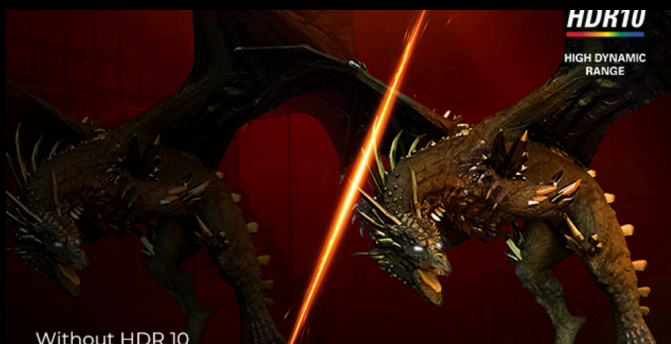

LIVE THE GAME AT ITS BEST WITH HDR10

HDR10 is here to enhance picture quality even further, improving the synchronization of your GPU or your console with the monitor. This creates a more realistic, immersive, and smooth gaming experience: You'll feel like stepping in the game, frame by frame.