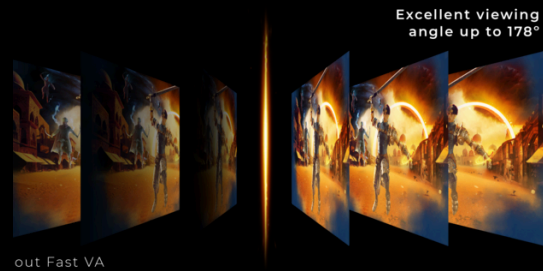

FAST VA

Experience the visuals like never before with the AGON BY AOC monitor. Its deep blacks and high contrast ratios make the visuals pop, especially in darker game scenes. The fast VA is not just about visuals, it's about precision. With its fast response times, the action remains fluid and clear, even during the most intense gameplay, leaving you impressed and satisfied. From FPS action games to the immersive worlds of atmospheric RPGs, the AGON by AOC monitor is your gateway to a heightened gaming experience. The monitor's swift performance and rich colors will elevate your gameplay.

1MS RESPONSE TIME GTG - GREY-TO-GREY

GtG stands for Grey-To-Grey and represents how long it takes for one pixel to change between one gray level to the next. In gaming, every millisecond counts and can be the differentiator between hitting or missing a shot. Fast response time also eliminates ghosting and motion blur.

Freesync PREMIUM

Enjoy the best quality visuals even in fast paced games. The AMD FreeSync Premium Technology ensures that the GPU's and monitor's refresh rates are synchronised, which provides a fluid, tear free gaming experience at highest performance. The AMD FreeSync Premium features a refresh rate of minimum 120Hz, decreasing blur and sharpening the picture for a more life-like experience. The LFC feature eliminates the risk of stutter in case the frame rate drops below the refresh rate.