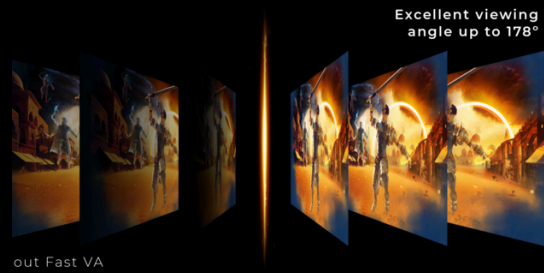

FAST VA

Experience the visuals like never before with the AGON BY AOC monitor. Its deep blacks and high contrast ratios make the visuals pop, especially in darker game scenes. The fast VA is not just about visuals, it's about precision. With its fast response times, the action remains fluid and clear, even during the most intense gameplay, leaving you impressed and satisfied. From FPS action games to the immersive worlds of atmospheric RPGs, the AGON by AOC monitor is your gateway to a heightened gaming experience. The monitor's swift performance and rich colors will elevate your gameplay.