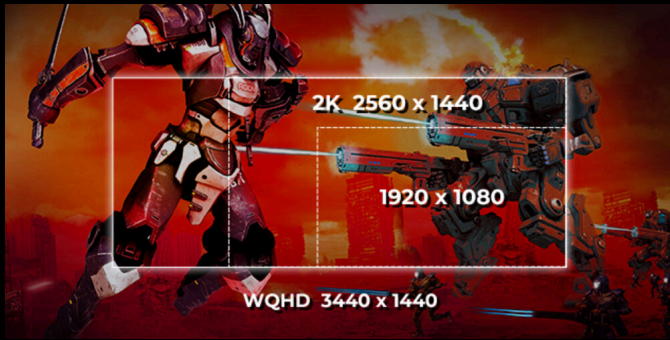

WIDE QHD (WQHD) RESOLUTION

With 3440 x 1440 resolution, Wide Quad HD (WQHD) offers superior picture quality and crisp imagery that reveals every detail. The widescreen 21:9 aspect ratio is perfect for watching movies in an expansive format or immersing yourself in the latest game, plus it offers more space when it's time to work. True 8-bit color provides a broad color palette for vibrant, natural-looking images.

BECOME A GAMING-OPTIMIZED WEAPON FOR YOUR TEAM WITH 360HZ AND 0.03MS

With 360Hz monitors being the standard in professional e-sport tournaments and competitions, embrace team solidarity and enjoy an ultra-smooth experience with the incredible responsive of 360Hz and 0.03ms, honing your sharpness and gaming abilities to the next level, especially where optimal team collaboration is required.

HDR500 TRUEBLACK

VESA Certified DisplayHDR™ 500 delivers a dramatically different visual experience. Unlike other "HDR-compatible" displays, true DisplayHDR™ 1000 provides impressive brightness, contrast, and colors. With local dimming and a peak brightness of up to 500 nits, images come to life with striking highlights and deeper, more nuanced blacks. It reproduces a broader palette of rich, new colors, delivering a visual experience that engages the senses.

G-SYNC COMPATIBLE

Enable flawless picture quality by synchronising new generations of NVIDIA graphics cards* with this G-SYNC Compatible monitor. *Please refer to NVIDIA website for the complete list of GPUs working with G-SYNC Compatible monitors