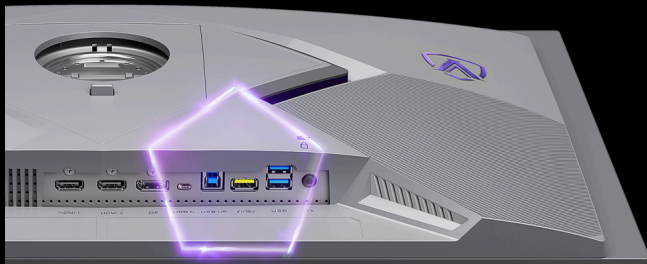

**AGON**  
BY AOC

ENGINEERED FOR  
ESPORTS LEGENDS

POWERED BY  
**AGP277QKDC**

Designed for professional and competitive gamers, the AGP277QKDC pushes performance to new extremes with a 26.5" Tandem W-OLED panel. Its advanced four-layer stacked OLED architecture enhances light efficiency, colour accuracy, and long-term durability, delivering brighter visuals, richer colours, and sustained peak performance.

## HDR500 TRUEBLACK

VESA Certified DisplayHDR™ 500 delivers a dramatically different visual experience. Unlike other “HDR-compatible” displays, true DisplayHDR™ 1000 provides impressive brightness, contrast, and colors. With local dimming and a peak brightness of up to 500 nits, images come to life with striking highlights and deeper, more nuanced blacks. It reproduces a broader palette of rich, new colors, delivering a visual experience that engages the senses.