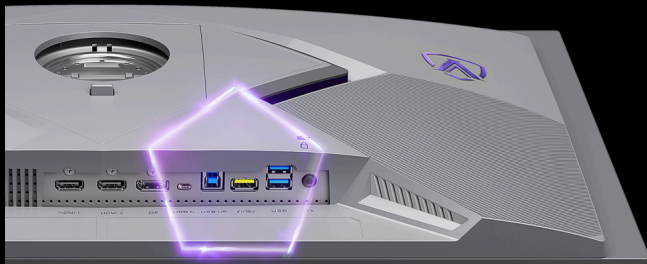

AGON
BY AOC

ENGINEERED FOR
ESPORTS LEGENDS

POWERED BY
AGP277QKDC

Designed for professional and competitive gamers, the AGP277QKDC pushes performance to new extremes with a 26.5" Tandem W-OLED panel. Its advanced four-layer stacked OLED architecture enhances light efficiency, colour accuracy, and long-term durability, delivering brighter visuals, richer colours, and sustained peak performance.

WIDE COLOR GAMUT

When you are enjoying photos, videos or games, we want your screen content to look as lifelike as possible. That is why this display comes with Wide Colour Gamut technology, which means that it is able to display a lot more colours than conventional monitors. This is achieved through a special hardware solution, not through mere software adjustments. The result: true-to-life images with fine details that become visible thanks to the broader colour palette.

HDR500 TRUEBLACK

VESA Certified DisplayHDR™ 500 delivers a dramatically different visual experience. Unlike other “HDR-compatible” displays, true DisplayHDR™ 1000 provides impressive brightness, contrast, and colors. With local dimming and a peak brightness of up to 500 nits, images come to life with striking highlights and deeper, more nuanced blacks. It reproduces a broader palette of rich, new colors, delivering a visual experience that engages the senses.