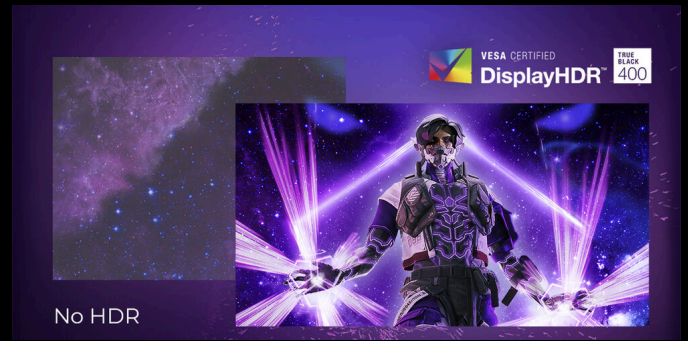

VESA DISPLAYHDR™ 400

Bring visuals to life with DisplayHDR™ 400, delivering brighter highlights, deeper contrast, and clearer shadow detail for more realistic gaming and cinematic experiences.