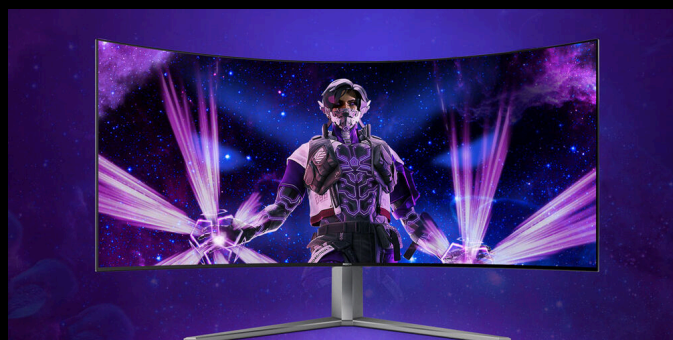

**AGON**  
BY AOC

DOMINATE AT FIRST  
SIGHT

POWERED BY

**AGP277QK**

The AGP277QK using a Fast IPS panel with 500Hz refresh rate and 0.3ms response time, NVIDIA G-SYNC compatibility, DisplayHDR400, and 95% DCI-P3 color, it delivers fluid gameplay, vivid color and fast response for competitive gamers.

- **Killer Clarity**
- **Immersive Color Depth**
- **VESA DisplayHDR™ 400**
- **Flicker-Free Viewing**
- **Ultra-Low Input Lag**
- **Ergonomic Comfort Design**

## IMMERSIVE COLOR DEPTH

Unlock richer, more natural color with 10-bit depth delivering 1.07 billion shades. Enjoy smoother gradients, more accurate tones, and breathtaking realism that enhances every scene from bright highlights to subtle shadow details.

## ERGONOMIC COMFORT DESIGN

Ergonomic stand to maintain comfort and prevent strain during long gaming sessions. It offers a wide range of motion and easy height, tilt, and swivel adjustments, accommodating the proper ergonomics and your personal preferences.