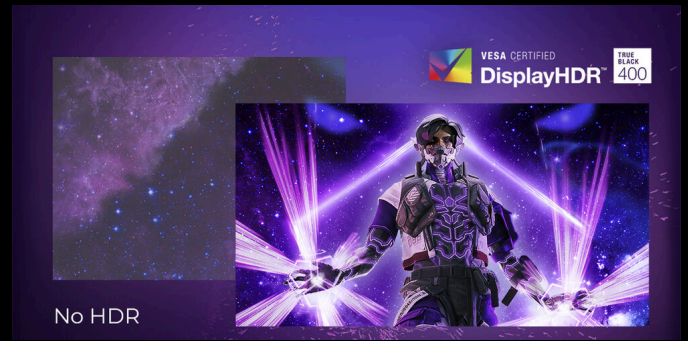

- **Killer Clarity**
- **Immersive Color Depth**
- **VESA DisplayHDR™ 400**
- **Flicker-Free Viewing**
- **Ultra-Low Input Lag**
- **Ergonomic Comfort Design**

KILLER CLARITY

Experience IPS color precision enhanced by a rapid 0.3ms MPRT response, delivering smoother motion, sharper details, and clearer visual tracking; giving you an advantage in competitive gameplay.

IMMERSIVE COLOR DEPTH

Unlock richer, more natural color with 10-bit depth delivering 1.07 billion shades. Enjoy smoother gradients, more accurate tones, and breathtaking realism that enhances every scene from bright highlights to subtle shadow details.

VESA DISPLAYHDR™ 400

Bring visuals to life with DisplayHDR™ 400, delivering brighter highlights, deeper contrast, and clearer shadow detail for more realistic gaming and cinematic experiences.

FLICKER-FREE VIEWING