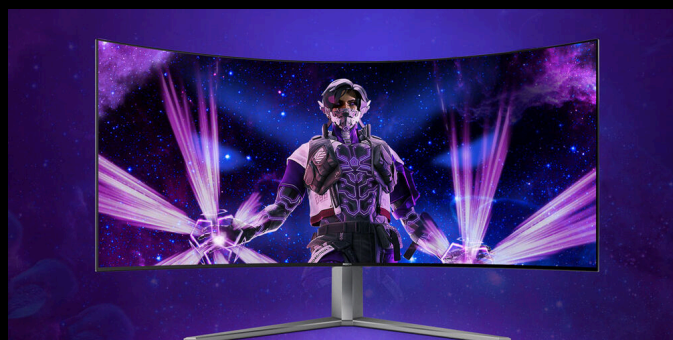

AGON
BY AOC

DOMINATE AT FIRST
SIGHT

POWERED BY

AGP277QK

The AGP277QK using a Fast IPS panel with 500Hz refresh rate and 0.3ms response time, NVIDIA G-SYNC compatibility, DisplayHDR400, and 95% DCI-P3 color, it delivers fluid gameplay, vivid color and fast response for competitive gamers.

- **Killer Clarity**
- **Immersive Color Depth**
- **VESA DisplayHDR™ 400**
- **Flicker-Free Viewing**
- **Ultra-Low Input Lag**
- **Ergonomic Comfort Design**

KILLER CLARITY

Experience IPS color precision enhanced by a rapid 0.3ms MPRT response, delivering smoother motion, sharper details, and clearer visual tracking; giving you an advantage in competitive gameplay.

IMMERSIVE COLOR DEPTH

Unlock richer, more natural color with 10-bit depth delivering 1.07 billion shades. Enjoy smoother gradients, more accurate tones, and breathtaking realism that enhances every scene from bright highlights to subtle shadow details.

GENERAL

Model Name	AGP277QK
Brand	AOC
Channel	Gaming
Product line	AGON PRO
Design family	AG 7
Launch date (ETA)	1/30/2026

DISPLAY INFORMATION

Screen size (inch)	27,0
Flat / Curved	Flat
Curvature Radius	Flat
Panel treatment	Antiglare (AG)
Panel resolution	2560x1440
Aspect ratio	16:9
Panel type	IPS
Backlight type	WLED
Max Refresh rate	500 Hz
Response time MPRT	0.3 ms
Static contrast ratio	2000:1
Dynamic contrast ratio	80M:1
Viewing angle (CR10)	178/178
Display colours	1.07B - 10 bit (8 bit + FRC)
Brightness in nits	400 cd/m ² (SDR) / 450 cd/m ² (HDR)