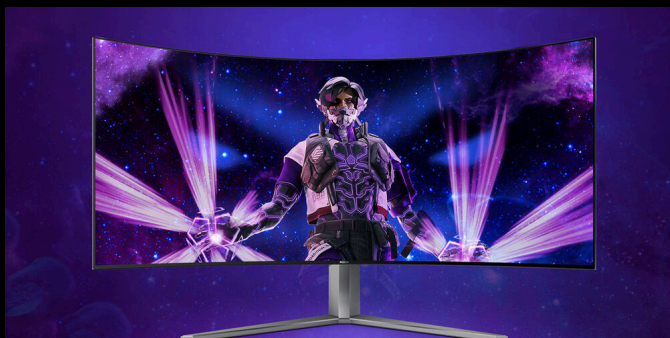

AGON
BY AOC

DOMINATE AT FIRST
SIGHT

POWERED BY

AGP277QK

The AGP277QK using a Fast IPS panel with 500Hz refresh rate and 0.3ms response time, NVIDIA G-SYNC compatibility, DisplayHDR400, and 95% DCI-P3 color, it delivers fluid gameplay, vivid color and fast response for competitive gamers.

- **Killer Clarity**
- **Immersive Color Depth**
- **VESA DisplayHDR™ 400**
- **Flicker-Free Viewing**
- **Ultra-Low Input Lag**
- **Ergonomic Comfort Design**

KILLER CLARITY

Experience IPS color precision enhanced by a rapid 0.3ms MPRT response, delivering smoother motion, sharper details, and clearer visual tracking; giving you an advantage in competitive gameplay.

IMMERSIVE COLOR DEPTH

Unlock richer, more natural color with 10-bit depth delivering 1.07 billion shades. Enjoy smoother gradients, more accurate tones, and breathtaking realism that enhances every scene from bright highlights to subtle shadow details.

GENERAL

Model Name	AGP277QK
Brand	AOC
Channel	Gaming
Product line	AGON PRO
Design family	AG 7
Launch date (ETA)	1/30/2026

DISPLAY INFORMATION

Screen size (inch)	27.0
Flat / Curved	Flat
Curvature Radius	Flat
Panel treatment	Antiglare (AG)
Panel resolution	2560x1440
Aspect ratio	16:9
Panel type	IPS
Backlight type	WLED
Max Refresh rate	500 Hz
Response time MPRT	0.3 ms
Static contrast ratio	2000:1
Dynamic contrast ratio	80M:1
Viewing angle (CR10)	178/178
Display colours	1.07B - 10 bit (8 bit + FRC)
Brightness in nits	400 cd/m ² (SDR) / 450 cd/m ² (HDR)