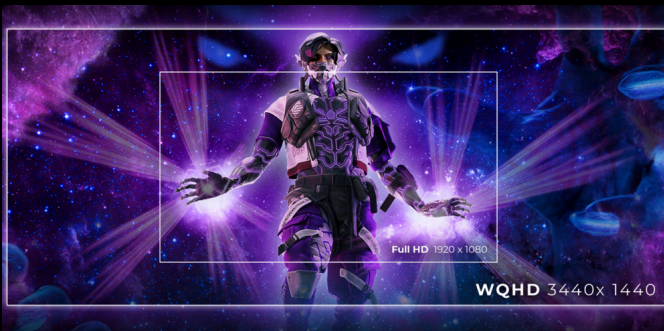

AGON
BY AOC

BLI DEN ULTIMATE LEGENDEN

POWERED BY
AG346UCD

The AG346UCD is a 34-inch WQHD (21:9) curved monitor featuring QD-OLED technology for vivid color accuracy and deep contrasts. Its 175Hz refresh rate ensures ultra-smooth, lag-free visuals crucial for eSports. The HDR TB400 VESA certification enhances gaming with breathtaking brightness, while AdaptiveSync eliminates screen tearing. Creative professionals benefit from precise color reproduction and wide color gamut for graphic design. With an ergonomic design, a versatile USB hub, customizable RGB Light FX, and Gmenu, the AG346UCD is the definitive choice for achieving legendary status in gaming and creative endeavors alike.

WIDE QHD (WQHD) OPPLØSNING

Med 3440 x 1440 oppløsning, Wide Quad HD (WQHD) tilbyr overlegen bildekvalitet og bildeskarpheit som viser de fineste detaljene. Bredskjerm 21:9 formatet er perfekt for å se filmer i bredformat eller for å fordype det i det siste spillet, pluss at det gir mer plass når 'du må jobbe. Sann 8-bits farge gir et bredt fargeutvalg for levende, naturtro bilder.