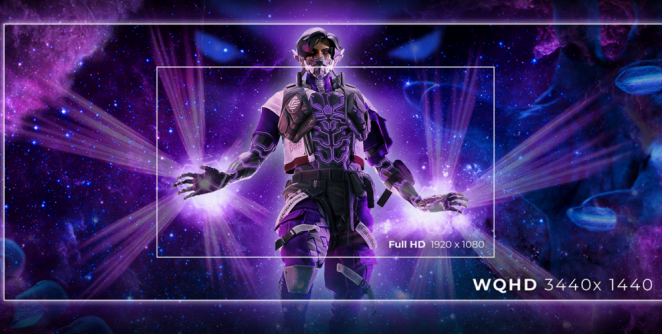

WIDE QHD (WQHD) RESOLUTION

With 3440 x 1440 resolution, Wide Quad HD (WQHD) offers superior picture quality and crisp imagery that reveals every detail. The widescreen 21:9 aspect ratio is perfect for watching movies in an expansive format or immersing yourself in the latest game, plus it offers more space when it's time to work. True 8-bit color provides a broad color palette for vibrant, natural-looking images.

175HZ REFRESH RATE

This AGON by AOC monitor features a 175Hz refresh rate. Low frame rates can cause screen tear, input lag, and make enemies appear to jump from place to place, frustrating your gaming experience. Our 175Hz frame rate provides ultra-smooth motion, letting you see enemy movements, track your targets successfully, and win the game.

VESA CERTIFIED DISPLAYHDR™ TRUE BLACK 400

The DisplayHDR™ True Black 400 brings you deeper, more accurate black levels, making your viewing experience richer and more immersive. No more washed-out dark scenes in movies and games. With TrueBlack 400, you're in for a more realistic visual journey.

ERGONOMIC DESIGN

Ergonomic stand to maintain comfort and prevent strain during long gaming sessions. It offers a wide range of motion and easy height, tilt, and swivel adjustments, accommodating the proper ergonomics and your personal preferences.

G-SYNC COMPATIBLE

Enable flawless picture quality by synchronising new generations of NVIDIA graphics cards* with this G-SYNC Compatible monitor. *Please refer to NVIDIA website for the complete list of GPUs working with G-SYNC Compatible monitors