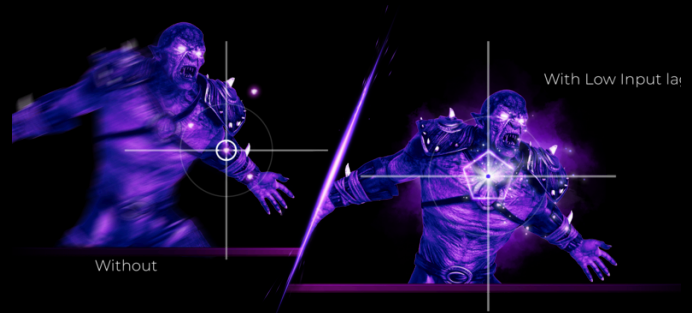

WQHD 3440 x 1440

MINILED

Thanks to the implemented Mini-LED technology, this model combines the highest brightness, finest picture quality and best uniformity while still being slimmer than monitors with conventional LED. The 50 shades of grey that slim the immersion are erased, providing true darkness and smaller halos

170HZ REFRESH RATE

A 170Hz refresh rate, well over twice the industry standard of 60Hz, makes games run smooth as silk. Realize the potential in your graphics card. Forget screen tearing and forget motion blur. Feel your reflexes become one with the action. Never look back.

TMS RESPONSE TIME GTG - GREY-TO-GREY

GtG stands for Grey-To-Grey and represents how long it takes for one pixel to change between one gray level to the next. In gaming, every millisecond counts and can be the differentiator between hitting or missing a shot. Fast response time also eliminates ghosting and motion blur.

LOW INPUT LAG

Unleash your reflexes by switching to the AOC Low Input Lag mode. Forget graphical frills: this mode rewires the monitor in favour of raw response time, giving the ultimate edge in hair trigger stand offs.