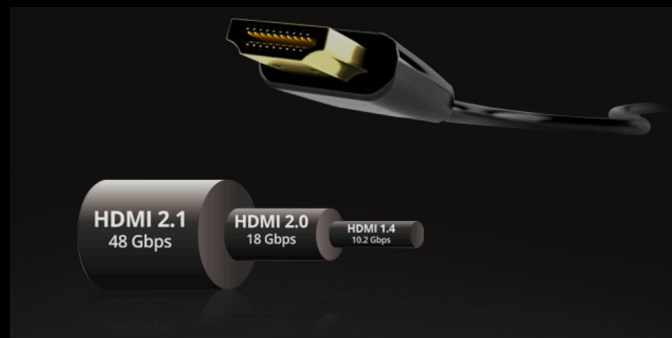

ADAPTIVE SYNC

Adaptive Sync aligns your monitor's vertical refresh rate with the frame rate delivered by your GPU, making your gameplay and casual gaming experience even more fluid by eliminating stuttering, tearing and judder. This feature is also useful when enjoying videos and other visual media, for a smoother entertainment.