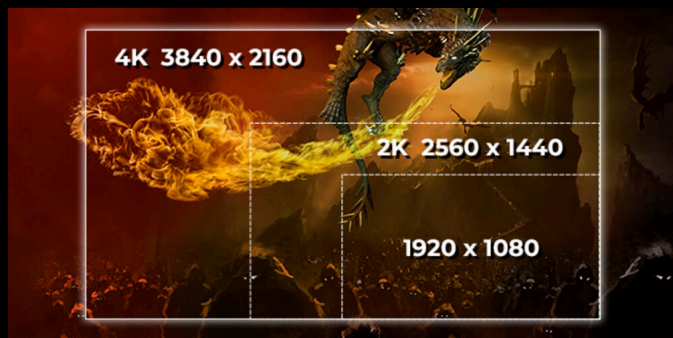

**AGON**  
BY AOC

POWERED BY  
**AG326UZD**

Experience incredible immersion with this 31.5" QD-OLED monitor. Its UHD resolution and VESA DisplayHDR™ True Black 400 offer stunning contrast. A 240Hz refresh rate, 0.03ms GtG response time, low input lag, and Adaptive Sync ensure a fluid, tear-free experience. Elevate your game with Game Mode, Game Color, Sniper Scope, Shadow Control, and Dark Boost. Protect your eyes with Flicker Free and Anti-Blue Light technologies, and your screen with OLED Care. Connectivity includes HDMI 2.1, DP 2.1, USB-C (PD 65W), and a KVM switch. Adjust height with the Height-Adjustable Stand and control settings through G-Menu. Enjoy 8W×2 speakers, customize lighting with Light FX, and multitask with PBP/PIP. ...

## UHD (4K) RESOLUTION

4K Ultra High-Definition (3840 x 2160) resolution delivers ultra-crisp picture quality and allows users to see more on the screen at one time. This provides more screen 'real estate' and shows more detail for sharper and more brilliant images. Whether working on the next beautiful photo, or design, or even just used for productivity, users will marvel at the true, crisp image that only a UHD display can provide.

## DISPLAY INFORMATION

Screen size (inch)	31.5
Pixel Pitch (mm)	0.1814
Panel resolution	3840x2160
Aspect ratio	16:9
Panel type	QD - OLED
Max Refresh rate	240 Hz
Response time GtG	0.03 ms