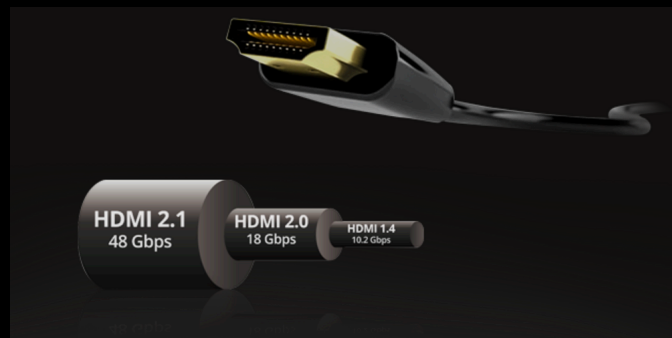

HDMI 2.1

The latest standard in HDMI technology further boosts higher refresh rates and resolution. This not only opens new doors for watching content, but also for gamers: HDMI 2.1 enables next generation consoles to reach their maximum performance.