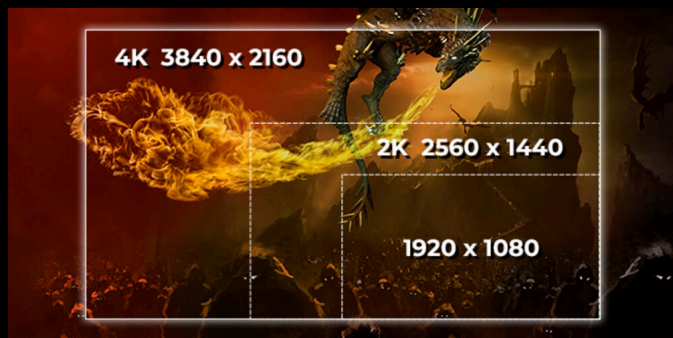

**AGON**  
BY AOC

POWERED BY  
**AG326UZD**

Experience incredible immersion with this 31.5" QD-OLED monitor. Its UHD resolution and VESA DisplayHDR™ True Black 400 offer stunning contrast. A 240Hz refresh rate, 0.03ms GtG response time, low input lag, and Adaptive Sync ensure a fluid, tear-free experience. Elevate your game with Game Mode, Game Color, Sniper Scope, Shadow Control, and Dark Boost. Protect your eyes with Flicker Free and Anti-Blue Light technologies, and your screen with OLED Care. Connectivity includes HDMI 2.1, DP 2.1, USB-C (PD 65W), and a KVM switch. Adjust height with the Height-Adjustable Stand and control settings through G-Menu. Enjoy 8W×2 speakers, customize lighting with Light FX, and multitask with PBP/PIP. ...

## UHD (4K) RESOLUTION

4K Ultra High-Definition (3840 x 2160) resolution delivers ultra-crisp picture quality and allows users to see more on the screen at one time. This provides more screen 'real estate' and shows more detail for sharper and more brilliant images. Whether working on the next beautiful photo, or design, or even just used for productivity, users will marvel at the true, crisp image that only a UHD display can provide.

## DISPLAY INFORMATION

|                      |           |
|----------------------|-----------|
| Screen size (inch)   | 31,5      |
| Pixel Pitch (mm)     | 0,1814    |
| Panel resolution     | 3840x2160 |
| Aspect ratio         | 16:9      |
| Panel type           | QD - OLED |
| Max Refresh rate     | 240 Hz    |
| Response time<br>GtG | 0.03 ms   |