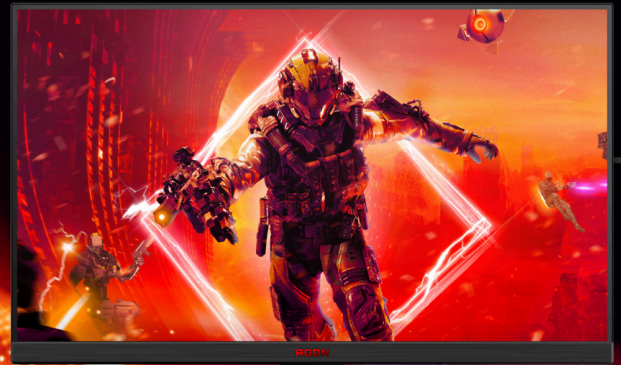

## GENERAL

Model Name	AG325QX
Brand	AOC
Channel	Gaming
Product line	AGON
Design family	AG5