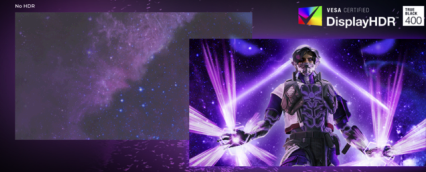

VESA CERTIFIED DISPLAYHDR™ TRUE BLACK 400

The DisplayHDR™ True Black 400 brings you deeper, more accurate black levels, making your viewing experience richer and more immersive. No more washed-out dark scenes in movies and games. With TrueBlack 400, you're in for a more realistic visual journey.