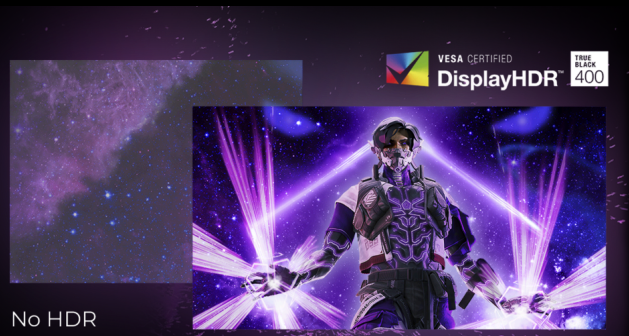

VESA CERTIFIED DISPLAYHDR™ TRUE BLACK 400

The DisplayHDR™ True Black 400 brings you deeper, more accurate black levels, making your viewing experience richer and more immersive. No more washed-out dark scenes in movies and games. With TrueBlack 400, you're in for a more realistic visual journey.