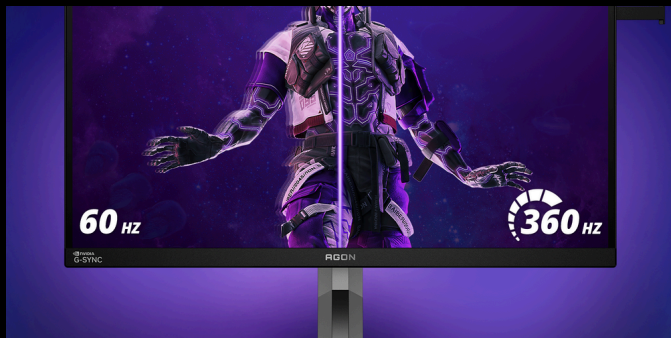

360HZ REFRESH RATE

A 360Hz refresh rate updates the image up to 360 times per second for ultra-smooth motion, providing fluid visuals that support high-FPS esports performance and fast, precise on-screen tracking.