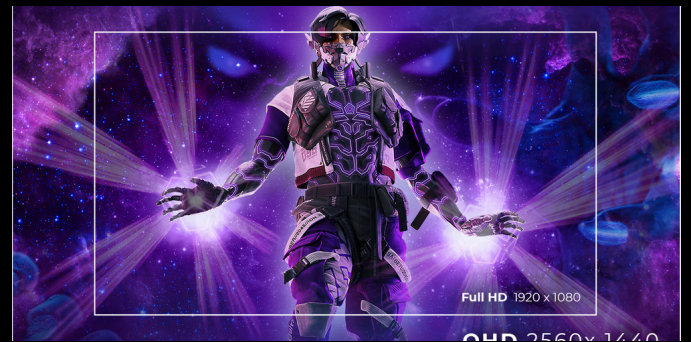

360HZ REFRESH RATE

A 360Hz refresh rate updates the image up to 360 times per second for ultra-smooth motion, providing fluid visuals that support high-FPS esports performance and fast, precise on-screen tracking.