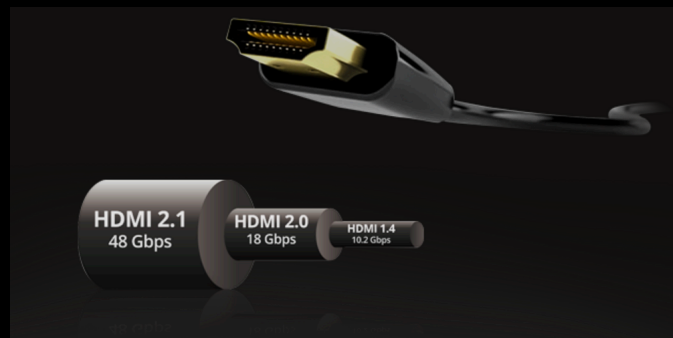

ADAPTIVE SYNC

Adaptive Sync aligns your monitor's vertical refresh rate with the frame rate delivered by your GPU, making your gameplay and casual gaming experience even more fluid by eliminating stuttering, tearing and judder. This feature is also useful when enjoying videos and other visual media, for a smoother entertainment.