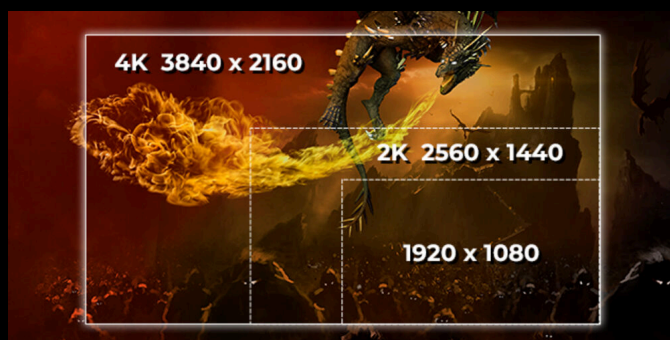

**AGON**  
BY AOC

POWERED BY  
**AG275UXM**

MAKE THE VICTORY GLORIOUS! AG275UXM is a 27 inch gaming monitor with UHD @ 3840 x 2160, MINI-LED 1152-ZONE, 165HZ, 1ms response rate, Fast IPS, DisplayHDR 1000, Adaptive Sync, Light FX and HAS. Get fluid, artifact-free performance at virtually any framerate with Adaptive-Sync technology, smooth quick refresh and ultra-fast response time. Enjoy an ultra-smooth experience with no visible screen blur to ensure you're always prepped to win.

## **UHD (4K) RESOLUTION**

4K Ultra High-Definition (3840 x 2160) resolution delivers ultra-crisp picture quality and allows users to see more on the screen at one time. This provides more screen 'real estate' and shows more detail for sharper and more brilliant images. Whether working on the next beautiful photo, or design, or even just used for productivity, users will marvel at the true, crisp image that only a UHD display can provide.