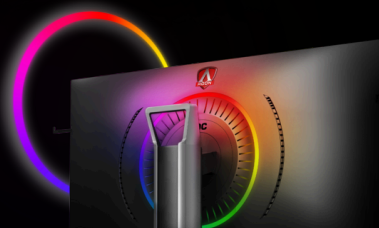

The AOC AG273FXR is the perfect gaming monitor for any genre. Its 27" flat panel displays stunningly lush and realistic colours thanks to its new Nano-IPS technology. On top of that, 1 ms response time and 165 Hz refresh rate convey action on screen faster than ever before.

G MENU

AOC G-Menu is a free tool that you can install on your PC to have complete customization paired with maximum convenience.

6 GAMES MODE

Tailor your display to the game with a click of a button. Switch settings between in-built presets for FPS, racing, or RTS games, or customise your own ideal conditions and save them. The AOC Settings KeyPad makes switching profiles or adjusting features quick and easy.

AOC GAME COLOR AND SHADOW CONTROL

Bring the battle out of the shadows with AOC Shadow Control and AOC Game Color! Adjust grey levels for better picture detail and brighten dark areas or sink them back into blackness on the fly, without affecting the rest of the display.

RGB LIGHT FX

Maximum immersion: our AOC monitors come with special lighting at the back of the device that illuminates your gaming setup in various colours. Choose whatever colour you like, sync it up with your other AOC devices and test the different glowing patterns.