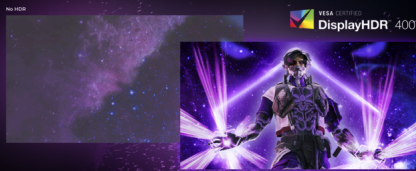

VESA CERTIFIED DISPLAYHDR™ 400

Even the lowest level of High Dynamic Range (HDR) feature poses a significant upgrade to common monitors. The peak luminance of 400 cd/m² enables your display to hone the picture quality with a manifold colour spectrum and more diverse contrast. The VESA-certificate ensures richness of detail and realistic portrayals of game and film worlds.

ERGONOMIC DESIGN

Ergonomic stand to maintain comfort and prevent strain during long gaming sessions. It offers a wide range of motion and easy height, tilt, and swivel adjustments, accommodating the proper ergonomics and your personal preferences.