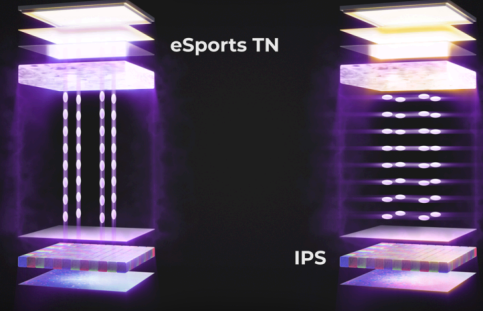

TN ESPORTS

AOC'nin Fast TN eSports paneli ile rakiplerinizi geride bırakın; 0,5 ms GTC tepki süresi ve 610 Hz'e kadar yüksek yenileme hızlarıyla üstün performans sunar. Net, yırtılmasız görüntülerin ve ultra düşük giriş gecikmesinin keyfini çıkararak eşsiz rekabetçi hassasiyet elde edin.