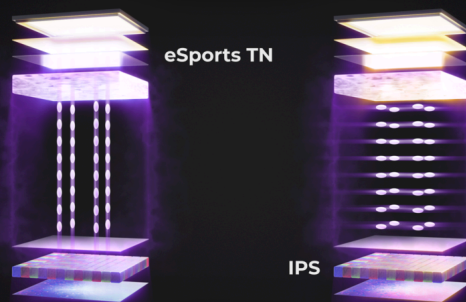

TN ESPORTS

Доминируйте с панелью Fast TN eSports от AOC, обеспечивающей молниеносное время отклика 0,5 мс GTG и высокую частоту обновления до 610 Гц. Наслаждайтесь четким изображением без разрывов и сверхнизкой задержкой ввода для непревзойденной соревновательной точности.