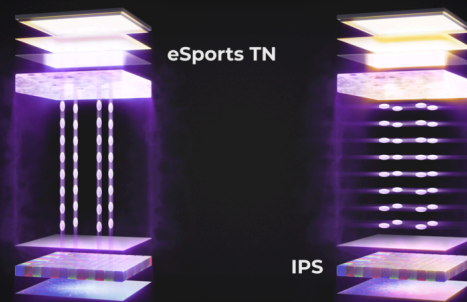

TN ESPORTS

Dominer med AOCs Fast TN eSports-panel, som leverer lynraske 0,5 ms GTG responstider og høye oppdateringsfrekvenser på opptil 610 Hz. Nyt skarpe, rivefrie bilder og ultralav input-forsinkelse for uovertruffen konkurransepresisjon.