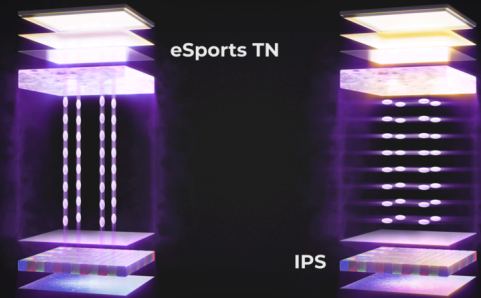

610HZ OPDATERINGSHASTIGHED (OC, 600HZ NATIVE)

Ervaar ultrasoepele esports-prestaties met AOC's 610Hz verversingssnelheid (OC, 600Hz native) monitor. In combinatie met 0,5 ms GTG reactietijd levert dit Fast TN-paneel haarscherpe bewegingshelderheid voor competitief gamen, zodat elk frame telt.

TN ESPORTS

Heers met AOC's Fast TN eSports-paneel, dat razendsnelle 0,5 ms GTG reactietijden en hoge verversingssnelheden tot 610 Hz biedt. Geniet van haarscherpe, scheurvrije beelden en ultralage inputvertraging voor ongeëvenaarde competitieve precisie.

G-SYNC COMPATIBLE

Maakt een vlekkeloze beeldkwaliteit mogelijk door de nieuwe generatie NVIDIA grafische kaarten* met dit G-SYNC Compatible scherm te synchroniseren. *Bezoek de website van NVIDIA voor de volledige lijst van GPU's die met G-SYNC Compatible-schermen werken.

LAGE INPUT LAG

Laat je reflexen op de vrije loop door te wisselen naar de AOC lage input lag-modus. Vergeet al die grafische franjes: met deze modus zal je monitor voorrang geven aan ruwe responstijd, zodat je een ultieme ervaring bij bloedstollende situaties zult hebben.

VESA CERTIFIED DISPLAYHDR™ 400

Zelfs het laagste niveau van High Dynamic Range (HDR) biedt een aanzienlijke verbetering ten opzichte van reguliere schermen. De maximale luminantie van 400 cd/m² stelt je scherm in staat om de beeldkwaliteit met een veelzijdig kleurenspectrum en meer contrast te verfijnen. Het VESA-certificaat staat garant voor een rijkheid en details en realistische weergave van game- en filmwerelden.