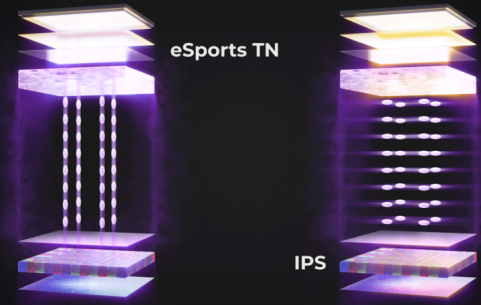

FRECUENCIA DE ACTUALIZACIÓN 610HZ (OC, 600HZ NATIVA)

Experimenta un rendimiento ultra-suave en esports con el monitor de AOC con frecuencia de actualización de 610Hz (OC, 600Hz nativa). Combinado con un tiempo de respuesta GTG de 0,5 ms, este panel Fast TN ofrece una claridad de movimiento excepcional para el juego competitivo, asegurando que cada fotograma cuente.

TN ESPORTS

Domina con el panel Fast TN eSports de AOC, que ofrece tiempos de respuesta GTG ultrarrápidos de 0,5 ms y frecuencias de actualización de hasta 610 Hz. Disfruta de imágenes nítidas, sin tearing y con una latencia de entrada ultrabaja para una precisión competitiva inigualable.

G-SYNC COMPATIBLE

La calidad de imagen es impecable gracias a que las tarjetas gráficas* NVIDIA de nueva generación se sincronizan con este monitor G-SYNC Compatible. *En la página web de NVIDIA encontrarás la lista completa de las GPU que funcionan con monitores G-SYNC Compatible

BAJO RETRASO DE ENTRADA

Potencia tus reflejos cambiando al modo Bajo retraso de entrada de AOC. A cambio de renunciar a parte de la calidad gráfica, este modo configura el monitor para acelerar su tiempo de respuesta, lo que te proporciona una ventaja decisiva en torneos de disparos ultra rápidos.