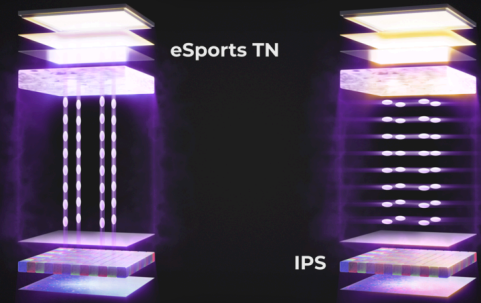

FRECUENCIA DE ACTUALIZACIÓN 610HZ (OC, 600HZ NATIVA)

Experimenta un rendimiento ultra-suave en esports con el monitor de AOC con frecuencia de actualización de 610Hz (OC, 600Hz nativa). Combinado con un tiempo de respuesta GTG de 0,5 ms, este panel Fast TN ofrece una claridad de movimiento excepcional para el juego competitivo, asegurando que cada fotograma cuente.

TN ESPORTS

Domina con el panel Fast TN eSports de AOC, que ofrece tiempos de respuesta GTG ultrarrápidos de 0,5 ms y frecuencias de actualización de hasta 610 Hz. Disfruta de imágenes nítidas, sin tearing y con una latencia de entrada ultrabaja para una precisión competitiva inigualable.

G-SYNC COMPATIBLE

La calidad de imagen es impecable gracias a que las tarjetas gráficas* NVIDIA de nueva generación se sincronizan con este monitor G-SYNC Compatible. *En la página web de NVIDIA encontrarás la lista completa de las GPU que funcionan con monitores G-SYNC Compatible

BAJO RETRASO DE ENTRADA

Potencia tus reflejos cambiando al modo Bajo retraso de entrada de AOC. A cambio de renunciar a parte de la calidad gráfica, este modo configura el monitor para acelerar su tiempo de respuesta, lo que te proporciona una ventaja decisiva en torneos de disparos ultra rápidos.