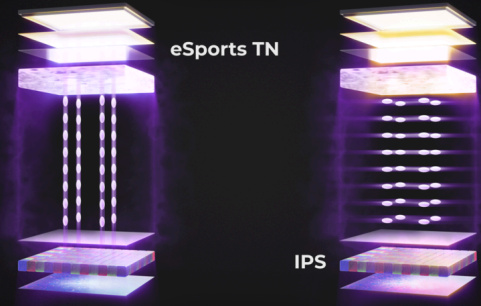

TN ESPORTS

Dominate with AOC's Fast TN eSports panel, delivering blazing-fast 0.5 ms GTG response times and high refresh rates up to 610 Hz. Enjoy crisp, tear-free visuals and ultra-low input lag for unrivaled competitive precision.