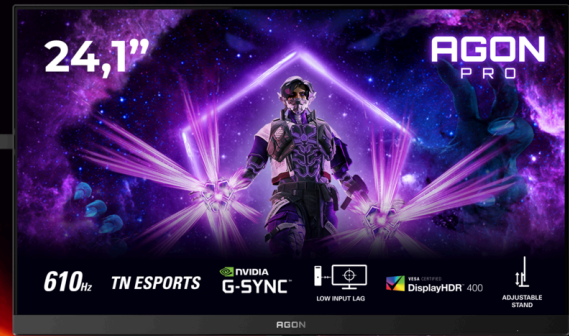

**AGON**  
BY AOC

BECOME THE  
ULTIMATE LEGEND

POWERED BY  
**AG246FK6**

Step into the future of competitive gaming with the AG246FK6, featuring an unmatched 610Hz refresh rate on a TN eSports panel for blazing-fast response times and unbeatable motion clarity. With ultra-low input lag, 0.5ms MPRT, and HDR400, every frame is razor-sharp and buttery smooth. HDMI 2.1 ensures next-gen connectivity, while the ergonomic stand keeps you comfortable during marathon gaming sessions. Enhance your gameplay with G-Menu software for custom settings. This monitor is built for the ultimate competitive advantage—are you ready to break all limits?

## PRO ESPORTS DESIGN

Crafted for esports pros, this AOC monitor features a sleek, low-profile base for optimal mouse and keyboard space. Its 3-sided borderless design supports seamless multi-monitor setups, with an ergonomic stand offering tilt, swivel, and pivot for peak performance comfort.