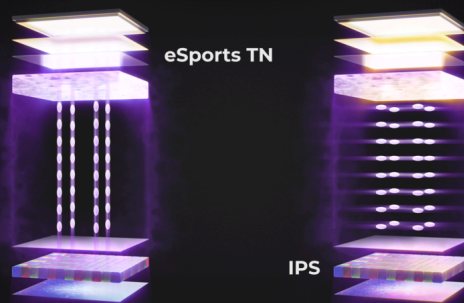

TN ESPORTS

Dominiere mit dem Fast TN eSports-Panel von AOC, das blitzschnelle 0,5 ms GTG Reaktionszeiten und hohe Bildwiederholraten von bis zu 610 Hz liefert. Genieße gestochen scharfe, ruckelfreie Bilder und extrem niedrige Eingabeverzögerung für unvergleichliche Präzision im Wettkampf.