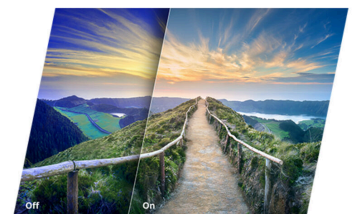

Low Blue Light

AOC Lowblue Light protects you from harmful blue light which, during long sessions, has been shown to cause eye strain, headaches, and sleeping disorders. Our Lowblue Light feature reduces the harmful wavelengths emitted without sacrificing color composition, setting the experience free from the worry of eye damage.