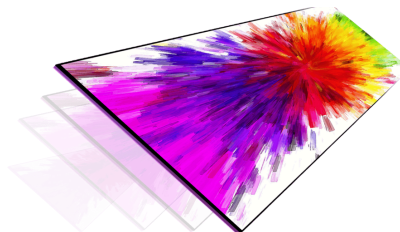

27" IPS Monitor

Designed by Studio F.A. Porsche, the AOC 27T1Q is a sleek chassis with slim bezels featuring an asymmetric stand. Its IPS panels and 3-sided frameless design offer wider viewing angles with astounding visuals. Its ultra-slim design is equipped with AOC Super Color technology and Freesync that maximizes visual impact. It is expertly engineered with HDMI compatibility that supports connectivity to a wider range of devices.

Features

IPS Panel

IPS panel ensures an excellent viewing experience with lifelike yet brilliant and accurate colours. Colours look consistent no matter from which angle you look at the display

Maximum visibility for better focus

Eliminating the bezel on all 4-sides on this frameless edge-to-edge glass display gives a modern look and offers an expansive experience which makes the display actually feel larger.

Slim Design

Sometimes, less is more: With its minimalistic, slim profile, this monitor seamlessly blends into your working environment instead of obstructing your vision with a bulky casing. Enjoy more space on your desk, easy transportation and an appealing design with this slick, lightweight display.