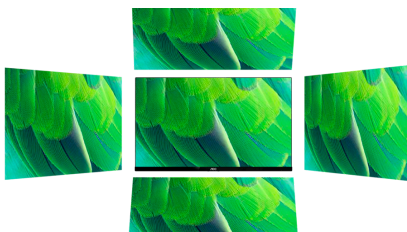

## 27" Full HD IPS display with fully ergonomic stand

Large 27" screen real estate, with accurate colours in 1920x1080 resolution thanks to 27P1/GR's IPS panel. The 27P1/GR can connect to legacy and current sources thanks to its VGA, DVI, HDMI and DisplayPort inputs. 27P1/GR offers improved working comfort with its ergonomic stand (150mm height adjustment), its wide viewing angles, Flicker-Free technology and Low Blue Light modes.

### Display Port

DisplayPort offers ultra-fast digital audio and video transmission without quality loss or input lag. Quickly and easily connect a range of devices to your screen, including your computer, laptop, media player, game console and more. It's perfect for professionals as well as the most demanding home users.

### IPS Panel

IPS panel ensures an excellent viewing experience with lifelike yet brilliant and accurate colours. Colours look consistent no matter from which angle you look at the display