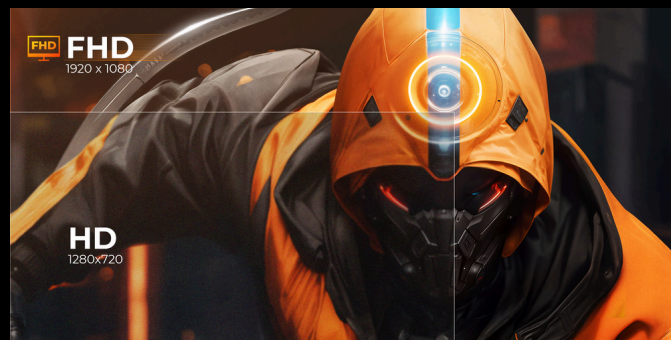

FULL HD-AUFLÖSUNG

Möchten Sie einen Blu-ray-Film in voller Qualität ansehen, Spiele mit hoher Auflösung erleben oder Text in Büroanwendungen deutlich lesen können? Dank der Full HD-Auflösung von 1920 x 1080 Pixeln ermöglicht Ihnen dieser Monitor genau das. Was auch immer Sie sich ansehen, mit Full HD wird es in reichhaltigen Details angezeigt, ohne dass eine High-End-Grafikkarte nötig ist oder viele Systemressourcen verbraucht werden.