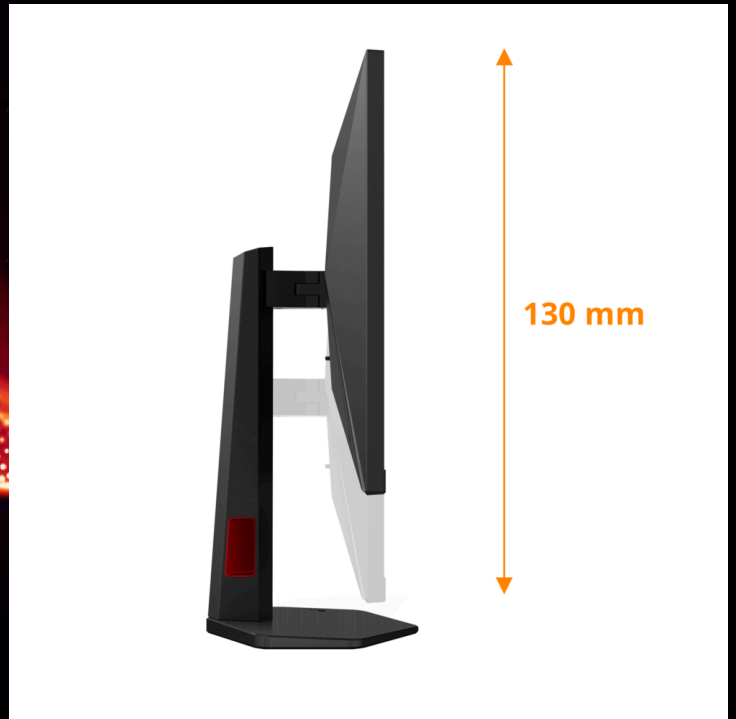

AGON
BY AOC

UNLEASH YOUR
SPEED

POWERED BY
27G4ZR

Dominate every match with the 27G4ZR. Its Fast IPS panel, 260Hz OC / 240Hz native refresh rate, and 1ms GtG ensure crystal-clear motion and instant responsiveness. G-Sync Compatible, Low Input Lag, and 0.3ms MPRT keep gameplay fluid and sharp. With HDR10, an ergonomic esports stand, and G-Menu control, this monitor is built for pure competitive advantage.