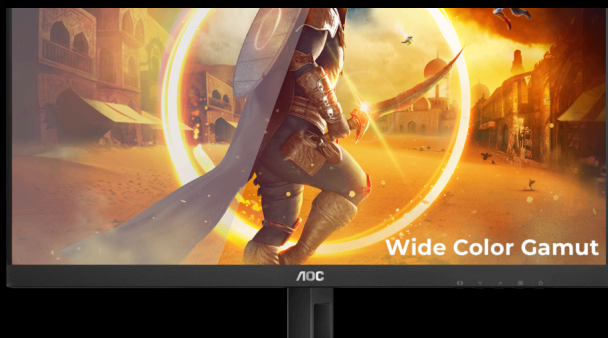

WIDE COLOR GAMUT

When you are enjoying photos, videos or games, we want your screen content to look as lifelike as possible. That is why this display comes with Wide Colour Gamut technology, which means that it is able to display a lot more colours than conventional monitors. This is achieved through a special hardware solution, not through mere software adjustments. The result: true-to-life images with fine details that become visible thanks to the broader colour palette.