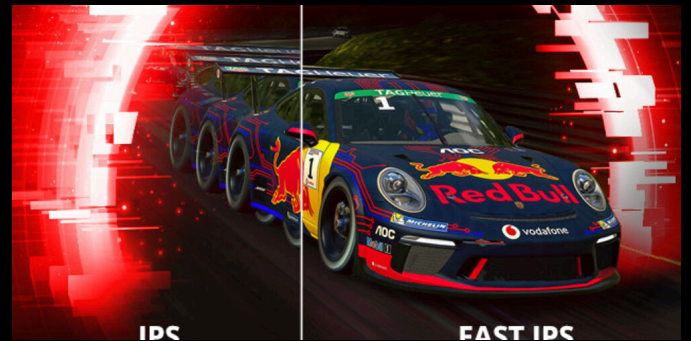

FAST IPS

Libérez votre potentiel de jeu avec les panneaux Fast IPS offrant des temps de réponse rapides des pixels allant jusqu'à 1 ms GtG. Dites adieu au flou de mouvement et profitez d'images plus nettes, améliorant la précision du ciblage et améliorant les performances dans les jeux à grande vitesse. Découvrez les avantages de la technologie IPS rapide, notamment des couleurs éclatantes et des angles de vision larges, pour une expérience de jeu immersive et libérez tout votre potentiel.