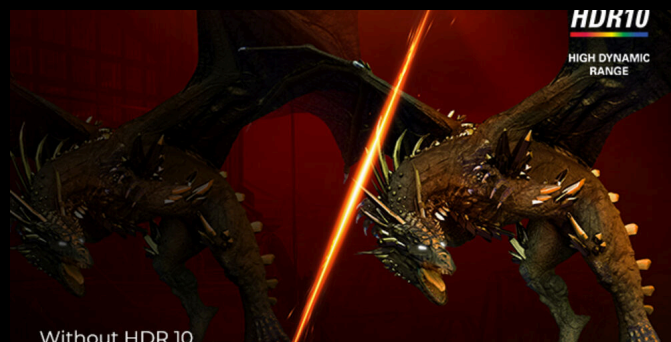

FAIBLE LATENCE D'ENTRÉE

Libérez vos réflexes en passant au mode Faible latence d'entrée d'AOC. Oubliez les fioritures graphiques : ce reprogramme le moniteur en favorisant le temps de réponse brut, offrant le nec plus ultra de l'état d'alerte de déclenchement.