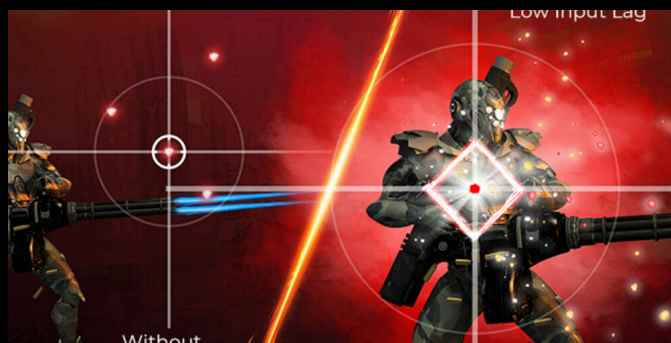

Without

LOW INPUT LAG

Unleash your reflexes by switching to the AOC Low Input Lag mode. Forget graphical frills: this mode rewires the monitor in favour of raw response time, giving the ultimate edge in hair trigger stand offs.