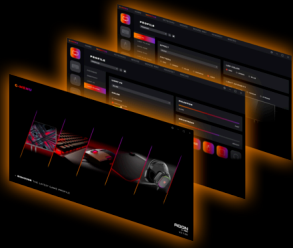

# UNLEASH YOUR POTENTIAL

POWERED BY  
**27G4**

Experience the power of the G4 series with the 27G4 – a weapon that satisfies both casuals and home players. Brace yourself for an eSports upgrade like never before, featuring a fair-sized 27-inch display and a lightning-fast IPS panel. Witness the elimination of motion blur with up to 1ms GtG response time and an inspiring 180 Hz refresh rate. A truly optimal gaming experience will wait for you with low input lag. Say goodbye to restrictions with a three-side frameless design, giving you the entire battlefield for your gaming adventures. HDR10 takes your content to the next level.

- **HDMI**
- **Speakers**
- **6 Games Mode**
- **GMENU**
- **Low Input Lag**
- **0.5ms MPRT - Moving Picture Response Time**

## HDMI

HDMI (High-Definition Multimedia Interface) is supported by the current gaming consoles, current GPUs, set-top boxes, supporting the HDCP digital content protection system. HDMI 1.3-1.4b versions support up to 144 Hz refresh rate@1080p and 75 Hz@1440p, while HDMI 2.0-2.0b versions support 240Hz@1080p, 144Hz@1440p and 60 Hz@2160p (4K).

## 6 GAMES MODE

Tailor your display to the game with a click of a button. Switch settings between in-built presets for FPS, racing, or RTS games, or customise your own ideal conditions and save them. The AOC Settings KeyPad makes switching profiles or adjusting features quick and easy.