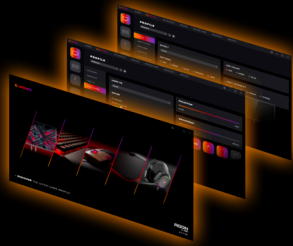

UNLEASH YOUR POTENTIAL

POWERED BY
27G4

Experience the power of the G4 series with the 27G4 – a weapon that satisfies both casuals and home players. Brace yourself for an eSports upgrade like never before, featuring a fair-sized 27-inch display and a lightning-fast IPS panel. Witness the elimination of motion blur with up to 1ms GtG response time and an inspiring 180 Hz refresh rate. A truly optimal gaming experience will wait for you with low input lag. Say goodbye to restrictions with a three-side frameless design, giving you the entire battlefield for your gaming adventures. HDR10 takes your content to the next level.

- **HDMI**
- **Speakers**
- **6 Games Mode**
- **GMENU**
- **Low Input Lag**
- **0.5ms MPRT - Moving Picture Response Time**

HDMI

HDMI (High-Definition Multimedia Interface) is supported by the current gaming consoles, current GPUs, set-top boxes, supporting the HDCP digital content protection system. HDMI 1.3-1.4b versions support up to 144 Hz refresh rate@1080p and 75 Hz@1440p, while HDMI 2.0-2.0b versions support 240Hz@1080p, 144Hz@1440p and 60 Hz@2160p (4K).

6 GAMES MODE

Tailor your display to the game with a click of a button. Switch settings between in-built presets for FPS, racing, or RTS games, or customise your own ideal conditions and save them. The AOC Settings KeyPad makes switching profiles or adjusting features quick and easy.

GENERAL

Model Name	27G4
Brand	AOC
Channel	Gaming
Product line	AOC Gaming
Design family	G4
EAN	4038986181396

DISPLAY INFORMATION

Screen size (inch)	27.0
Screen size (cm)	68.6
Flat / Curved	Flat
Panel treatment	Antiglare (AG)
Pixel Pitch (mm)	0.31125
Pixels per Inch	81.0
Panel resolution	1920x1080
Aspect ratio	16:9
Panel type	IPS
Backlight type	WLED
Max Refresh rate	180 Hz
Response time GtG	1 ms
Response time MPRT	0.5 ms
Static contrast ratio	1000:1
Viewing angle (CR10)	178/178
Display colours	16.7 Million
Brightness in nits	300 cd/m ²
Local Dimming Zones	Global Dimming