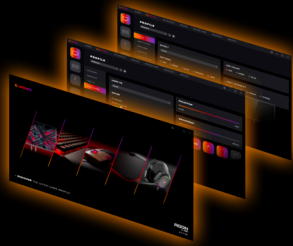

AGON
BY AOC

UNLEASH YOUR POTENTIAL

POWERED BY
27G4

Experience the power of the G4 series with the 27G4 – a weapon that satisfies both casuals and home players. Brace yourself for an eSports upgrade like never before, featuring a fair-sized 27-inch display and a lightning-fast IPS panel. Witness the elimination of motion blur with up to 1ms GtG response time and an inspiring 180 Hz refresh rate. A truly optimal gaming experience will wait for you with low input lag. Say goodbye to restrictions with a three-side frameless design, giving you the entire battlefield for your gaming adventures. HDR10 takes your content to the next level.

- **HDMI**
- **Speakers**
- **6 Games Mode**
- **GMENU**
- **Low Input Lag**
- **0.5ms MPRT - Moving Picture Response Time**

HDMI

HDMI (High-Definition Multimedia Interface) is supported by the current gaming consoles, current GPUs, set-top boxes, supporting the HDCP digital content protection system. HDMI 1.3-1.4b versions support up to 144 Hz refresh rate@1080p and 75 Hz@1440p, while HDMI 2.0-2.0b versions support 240Hz@1080p, 144Hz@1440p and 60 Hz@2160p (4K).

6 GAMES MODE

Tailor your display to the game with a click of a button. Switch settings between in-built presets for FPS, racing, or RTS games, or customise your own ideal conditions and save them. The AOC Settings KeyPad makes switching profiles or adjusting features quick and easy.

GENERAL

Model Name	27G4
Brand	AOC
Channel	Gaming
Product line	AOC Gaming
Design family	G4
EAN	4038986181396

DISPLAY INFORMATION

Screen size (inch)	27,0
Screen size (cm)	68,6
Flat / Curved	Flat
Panel treatment	Antiglare (AG)
Pixel Pitch (mm)	0,31125
Pixels per Inch	81,0
Panel resolution	1920x1080
Aspect ratio	16:9
Panel type	IPS
Backlight type	WLED
Max Refresh rate	180 Hz
Response time GtG	1 ms
Response time MPRT	0.5 ms
Static contrast ratio	1000:1
Viewing angle (CR10)	178/178
Display colours	16.7 Million
Brightness in nits	300 cd/m ²
Local Dimming Zones	Global Dimming