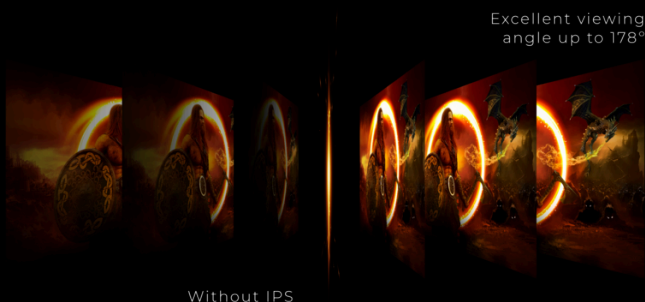

Expand your view with multiple monitor set-up. The narrow border and frameless design offer the minimal bezel distraction for the ultimate battle station.

Freesync Premium AND G-SYNC COMPATIBLE

The most fluid and tear-free gaming experience, no matter what GPU you use. FreeSync Premium ensures a high refresh rate of at least 120Hz, as well as low framerate compensation for AMD graphics cards. Those who use a NVIDIA product instead can also enjoy the benefits and let their games run as smoothly as possible

HEIGHT ADJUSTABLE STAND

Raise or lower the screen to suit each individual's height and seating preferences. The easy-to-adjust stand ensures hours of comfort.

IPS PANEL

IPS panel ensures an excellent viewing experience with lifelike yet brilliant and accurate colours. Colours look consistent no matter from which angle you look at the display

GENERAL

Model Name	27G2U/BK/75
Channel	Gaming
Product line	AOC Gaming
Design family	G2
Launch date (ETA)	10/30/2019
EAN	4038986186964

DISPLAY INFORMATION

Screen size (inch)	27,0
Screen size (cm)	68,58
Flat / Curved	Flat
Display hardness	3H
Pixel Pitch (mm)	0,2745
Panel resolution	1920x1080
Aspect ratio	16:9
Panel type	IPS
Backlight type	WLED
Max Refresh rate	144 Hz
Response time GtG	4 ms
Response time MPRT	1 ms
Static contrast ratio	1000:1
Dynamic contrast ratio	20M:1
Viewing angle (CR10)	178/178
Display colours	16.7 Million
Brightness in nits	250 cd/m ²