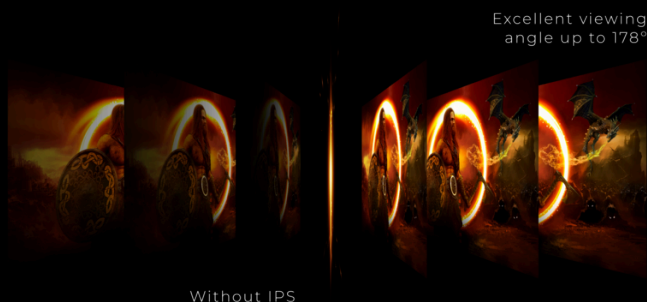

АКУСТИЧНІ СИСТЕМИ

Вбудовані динаміки дозволяють легко спілкуватися з родиною, друзями та колегами. Для перегляду фільмів, музики, ігор та іншого ви отримаєте якісне звучання без клопоту підключення зовнішніх колонок.