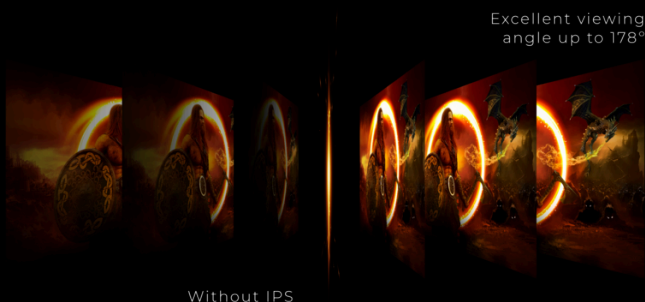

Expand your view with multiple monitor set-up. The narrow border and frameless design offer the minimal bezel distraction for the ultimate battle station.

Freesync Premium AND G-SYNC COMPATIBLE

The most fluid and tear-free gaming experience, no matter what GPU you use. FreeSync Premium ensures a high refresh rate of at least 120Hz, as well as low framerate compensation for AMD graphics cards. Those who use a NVIDIA product instead can also enjoy the benefits and let their games run as smoothly as possible

HEIGHT ADJUSTABLE STAND

Raise or lower the screen to suit each individual's height and seating preferences. The easy-to-adjust stand ensures hours of comfort.

IPS PANEL

IPS panel ensures an excellent viewing experience with lifelike yet brilliant and accurate colours. Colours look consistent no matter from which angle you look at the display

GENERAL

Model Name	27G2U/BK
Channel	Gaming
Product line	AOC Gaming
Design family	G2
Launch date (ETA)	10/30/2019
EAN	4038986186964

DISPLAY INFORMATION

Screen size (inch)	27.0
Screen size (cm)	68.58
Flat / Curved	Flat
Display hardness	3H
Pixel Pitch (mm)	0.2745
Panel resolution	1920x1080
Aspect ratio	16:9
Panel type	IPS
Backlight type	WLED
Max Refresh rate	144 Hz
Response time GtG	4 ms
Response time MPRT	1 ms
Static contrast ratio	1000:1
Dynamic contrast ratio	20M:1
Viewing angle (CR10)	178/178
Display colours	16.7 Million
Brightness in nits	250 cd/m ²