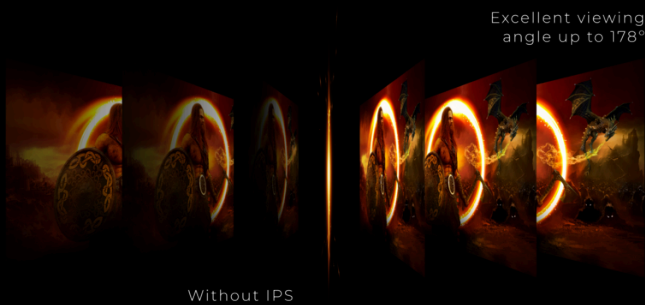

Expand your view with multiple monitor set-up. The narrow border and frameless design offer the minimal bezel distraction for the ultimate battle station.

165HZ REFRESH RATE

A 165Hz refresh rate, well over twice the industry standard of 60Hz, makes games run smooth as silk. Realize the potential in your graphics card. Forget screen tearing and forget motion blur. Feel your reflexes become one with the action. Never look back.

HEIGHT ADJUSTABLE STAND

Raise or lower the screen to suit each individual's height and seating preferences. The easy-to-adjust stand ensures hours of comfort.

IPS PANEL

IPS panel ensures an excellent viewing experience with lifelike yet brilliant and accurate colours. Colours look consistent no matter from which angle you look at the display

GENERAL

Model Name	27G2SPU/BK
Brand	AOC
Channel	Gaming
Product line	AOC Gaming
Design family	G2
EAN	4038986180238

DISPLAY INFORMATION

Screen size (inch)	27.0
Screen size (cm)	68.6
Flat / Curved	Flat
Panel treatment	Antiglare (AG)
Pixel Pitch (mm)	0.2745
Pixels per Inch	82.0
Panel resolution	1920x1080
Aspect ratio	16:9
Panel type	IPS
Backlight type	WLED
Max Refresh rate	165 Hz
Response time GtG	4 ms
Response time MPRT	1 ms
Static contrast ratio	1000:1
Dynamic contrast ratio	80M:1
Viewing angle (CR10)	178/178
Display colours	16.7 Million
Brightness in nits	250 cd/m ²