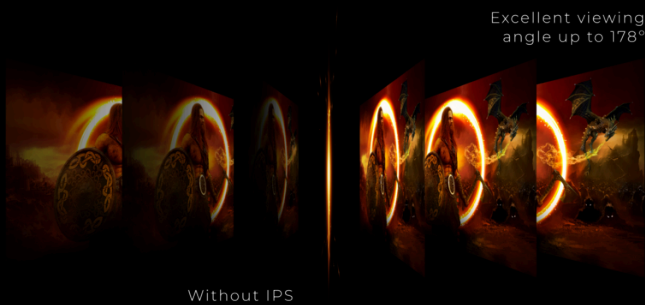

Expand your view with multiple monitor set-up. The narrow border and frameless design offer the minimal bezel distraction for the ultimate battle station.

165HZ REFRESH RATE

A 165Hz refresh rate, well over twice the industry standard of 60Hz, makes games run smooth as silk. Realize the potential in your graphics card. Forget screen tearing and forget motion blur. Feel your reflexes become one with the action. Never look back.

HEIGHT ADJUSTABLE STAND

Raise or lower the screen to suit each individual's height and seating preferences. The easy-to-adjust stand ensures hours of comfort.

IPS PANEL

IPS panel ensures an excellent viewing experience with lifelike yet brilliant and accurate colours. Colours look consistent no matter from which angle you look at the display

GENERAL

Model Name	27G2SPU/BK
Brand	AOC
Channel	Gaming
Product line	AOC Gaming
Design family	G2
EAN	4038986180238

DISPLAY INFORMATION

Screen size (inch)	27,0
Screen size (cm)	68,6
Flat / Curved	Flat
Panel treatment	Antiglare (AG)
Pixel Pitch (mm)	0,2745
Pixels per Inch	82,0
Panel resolution	1920x1080
Aspect ratio	16:9
Panel type	IPS
Backlight type	WLED
Max Refresh rate	165 Hz
Response time GtG	4 ms
Response time MPRT	1 ms
Static contrast ratio	1000:1
Dynamic contrast ratio	80M:1
Viewing angle (CR10)	178/178
Display colours	16.7 Million
Brightness in nits	250 cd/m ²