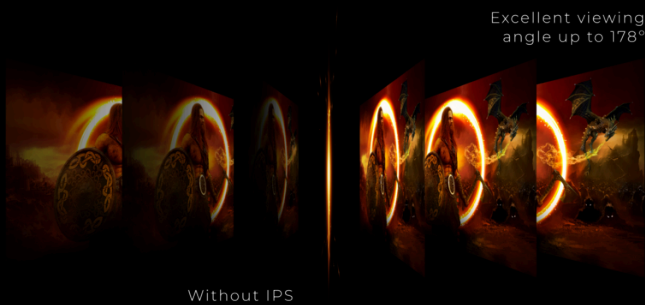

SPEAKERS

Built-in speakers make it easy to catch up with family, friends and colleagues. For movies, music, games and more, you'll enjoy quality audio without the hassle of connecting external speakers.