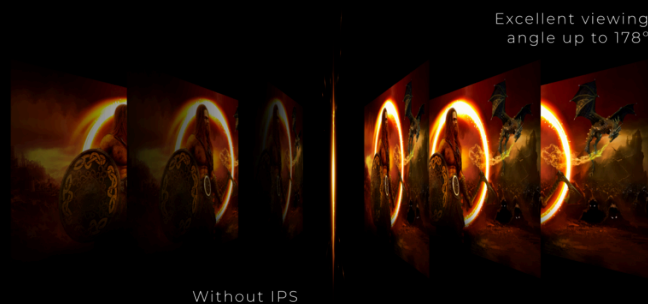

Expand your view with multiple monitor set-up. The narrow border and frameless design offer the minimal bezel distraction for the ultimate battle station.

165HZ REFRESH RATE

A 165Hz refresh rate, well over twice the industry standard of 60Hz, makes games run smooth as silk. Realize the potential in your graphics card. Forget screen tearing and forget motion blur. Feel your reflexes become one with the action. Never look back.

IPS PANEL

IPS panel ensures an excellent viewing experience with lifelike yet brilliant and accurate colours. Colours look consistent no matter from which angle you look at the display

SPEAKERS

Built-in speakers make it easy to catch up with family, friends and colleagues. For movies, music, games and more, you'll enjoy quality audio without the hassle of connecting external speakers.