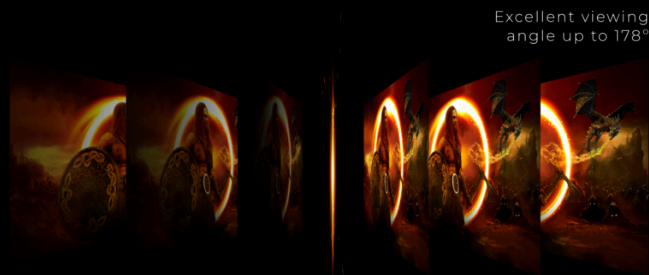

without FreeSync

Excellent viewing angle up to 178°

Without IPS