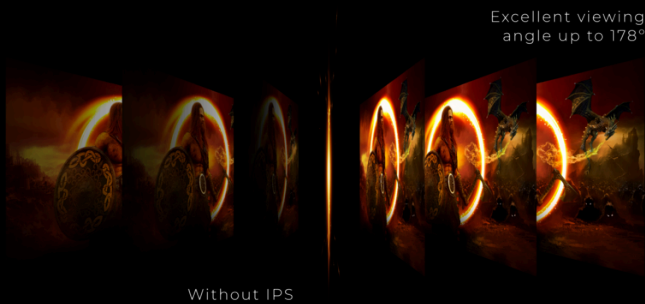

IPS PANEL

IPS panel ensures an excellent viewing experience with lifelike yet brilliant and accurate colours. Colours look consistent no matter from which angle you look at the display