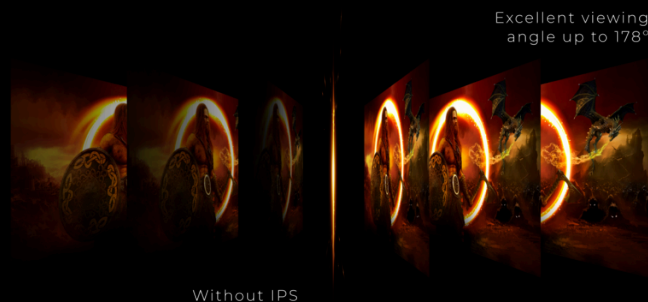

## MINIMAL BEZEL DISTRACTION FOR THE ULTIMATE BATTLE STATION

Expand your view with multiple monitor set-up. The narrow border and frameless design offer the minimal bezel distraction for the ultimate battle station.

## IPS PANEL

IPS panel ensures an excellent viewing experience with lifelike yet brilliant and accurate colours. Colours look consistent no matter from which angle you look at the display