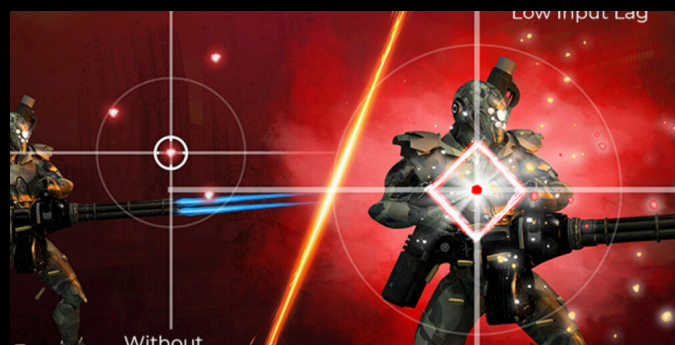

Without

LOW INPUT LAG

Unleash your reflexes by switching to the AOC Low Input Lag mode. Forget graphical frills: this mode rewires the monitor in favour of raw response time, giving the ultimate edge in hair trigger stand offs.