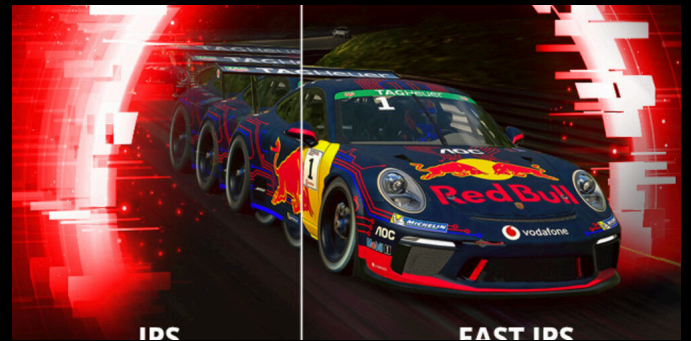

AGON
BY AOC

POWERED BY
27G11E

27G11E is a 27 inch gaming monitor, with FAST IPS, ADAPTIVE SYNC, 180HZ, 0.5MS RESPONSE TIME, FHD @ 1920 X1080 PX, HDR10, 3-SIDED FRAMELESS, LOW INPUT LAG, HDMI2.0, DISPLAYPORT 1.4, FLICKER FREE. The e-sports professional standard for gaming. With a 180Hz refresh rate and 1ms response time, your display will be equipped to perform at the pro gaming standard. Enjoy an ultra-smooth experience with no visible screen blur to ensure you're always prepped to win.

180HZ REFRESH RATE

Competitive and intense gaming demands the best technology to ensure lag-free, smoother gaming. This AGON by AOC monitor features a 180Hz refresh rate, making it 3x faster than a standard display. A lower frame rate can make enemies appear to jump from spot to spot on the screen, making them very difficult targets to hit. A 180Hz frame rate restores those critical missing images back onto the screen, revealing enemy movements in ultra-smooth motion, letting you more easily target. With this AGON by AOC gaming monitor, you won't have to put up with input-lag and screen tearing.