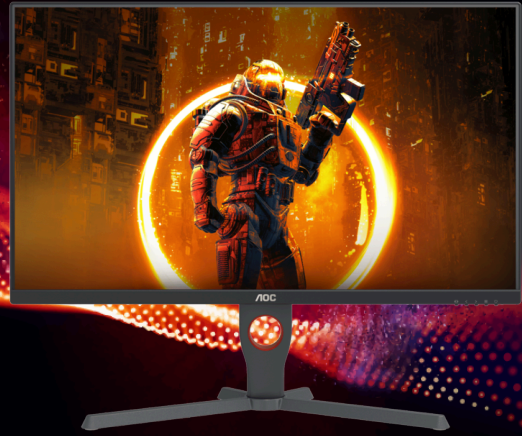

AGON
BY AOC

POWERED BY
27G10ZE

27G10ZE is a 27 inch gaming monitor, with Fast IPS, Adaptive Sync, 260Hz, 0.3ms, FHD @ 1920 x 1080 px, HDR10, 3-Sided Frameless, Low input lag, Flicker Free, Low Blue Mode. The e-sports professional standard for gaming. With a 260Hz refresh rate and 0.3ms response time, your display will be equipped to perform at the pro gaming standard. Enjoy an ultra-smooth experience with no visible screen blur to ensure you're always prepped to win.

- **Fast IPS**
- **260Hz Refresh Rate**
- **0.5ms MPRT - Moving Picture Response Time**
- **Adaptive sync**
- **Live the game at its best with HDR10**
- **Low Input Lag**

FAST IPS

Unlock your gaming potential with Fast IPS panels offering rapid pixel response times of up to 1ms GtG. Say farewell to motion blur as you enjoy sharper images, enhancing precision targeting and boosting performance in high-speed games. Experience the advantages of fast IPS technology, including vibrant colors and wide viewing angles, for an immersive gaming experience and unleash your full potential.

ADAPTIVE SYNC

Adaptive Sync aligns your monitor's vertical refresh rate with the frame rate delivered by your GPU, making your gameplay and casual gaming experience even more fluid by eliminating stuttering, tearing and judder. This feature is also useful when enjoying videos and other visual media, for a smoother entertainment.

GENERAL

Model Name	27G10ZE
Brand	AOC
Channel	Gaming
Product line	AOC Gaming
Design family	G10

DISPLAY INFORMATION

Screen size (inch)	27,0
Screen size (cm)	68,58
Pixel Pitch (mm)	0,3114
Panel resolution	1920x1080
Panel type	Fast IPS
Response time GtG	1 ms
Response time MPRT	0.5 ms
Static contrast ratio	1000:1
Dynamic contrast ratio	80M:1
Viewing angle (CR10)	178/178
Display colours	16.7 Million
Brightness in nits	300 cd/m ²