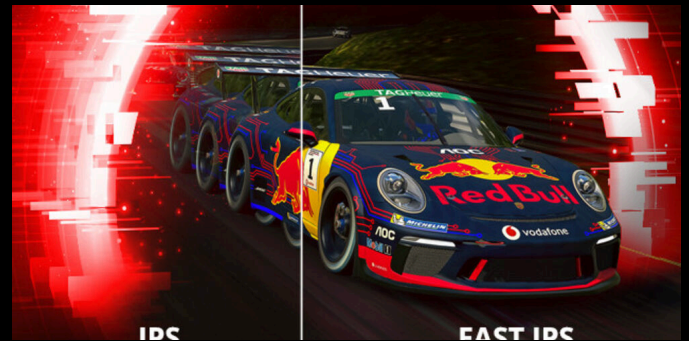

AGON
BY AOC

POWERED BY
27G10ZE

27G10ZE is a 27 inch gaming monitor, with Fast IPS, Adaptive Sync, 260Hz, 0.3ms, FHD @ 1920 x 1080 px, HDR10, 3-Sided Frameless, Low input lag, Flicker Free, Low Blue Mode. The e-sports professional standard for gaming. With a 260Hz refresh rate and 0.3ms response time, your display will be equipped to perform at the pro gaming standard. Enjoy an ultra-smooth experience with no visible screen blur to ensure you're always prepped to win.

260HZ REFRESH RATE

260Hz completely unleashes top end GPUs, bringing unprecedented fluidity to the picture on your screen. With every detail brought sharply into focus and every movement shown with crystal clarity, feel your reactions become one with the action and elevate your game.