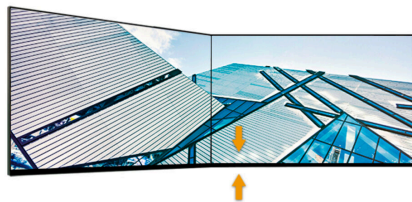

Features

IPS Panel

IPS panel ensures an excellent viewing experience with lifelike yet brilliant and accurate colours. Colours look consistent no matter from which angle you look at the display

120Hz Refresh Rate

Upgraded 3-Sided Frameless

Embrace the limitless potential of the new upgraded 3-sided frameless, maximising viewing size with bezels more narrow than ever before to create the pinnacle of beauty, form, and function. Harness the full potential of this new feature by using it as part of a multi-monitor setup, where you can experience unrivalled seamlessness and elegance between screens.